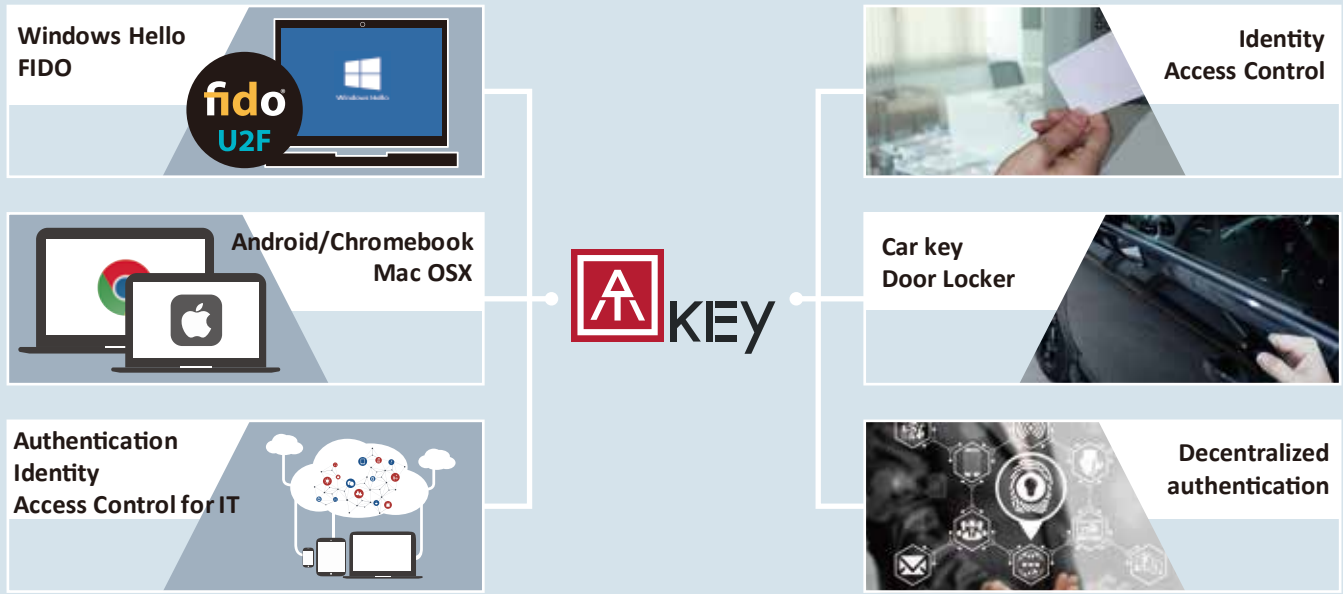

IT oriented & Business users

Application driven & vertical usage

FIDO U2F				
Windows Hello				
Mac Login/Auto-lock				
Maching on	Matching-on-PC	Matching-on-PC	Matching-on-Key	Matching-on-phone
Fingerprint sensor	Egis ET320 area sensor	Egis ET320 area sensor	Egis ET510 area sensor	(touchID or FaceID)
Interface	USB 2.0	USB Type-C	Bluetooth Smart (BLE)	Bluetooth
Dimension	14.2 x 20.4 x 8.0 mm	14.0 x 25.6 x 7.6 mm	37.0 x 21.5 x 11.0 mm	
Weight	3g	3g	6g	
O.S.	Windows 10 32/64-bits Windows 7 32/64-bits Windows Hello	Windows 10 32/64-bits Windows 7 32/64-bits Windows Hello	Windows 10 32/64-bits Windows Hello; dynamic lock Mac OSX login, auto lock	Windows 10 32/64-bits Windows hello; dynamic lock Mac OSX login, auto lock
FAR/FRR	< 0.002% / < 3%	< 0.002% / < 2%	< 0.002% / < 5%	
# of Fingers	Multiple fingers, multi accounts	Multi fingers, multi accounts	Up to 3 fingers	
Matching response time	< 1 sec.	< 1 sec.	~ 1.2 sec.	
Others	Smart Learning 360 degrees matching U2F Plug-in (optional) OmniPass (optional) Logon-Lock	Smart Learning 360 degree matching U2F Plug-in Key Chain folder (Optional) OmniPass (Optional) Logon-Lock	Smart Learning 360 degree matching 50mAh Li-on battery UWP app from Windows store U2F Plug-ins (Optional) Logon-Lock	UWP app from Windows store U2F plug-in for Windows Mac app free download